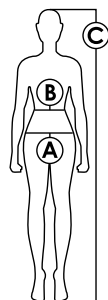

PANTALONI DONNA

INTERNATIONAL	XXS	XS	S	M	L	XL	XXL
IT	38	40	42	44	46	48	50
DE	32	34	36	38	40	42	44
FR / ES	34	36	38	40	42	44	46
UK	6	8	10	12	14	16	18
US	2	4	6	8	10	12	14
HIP (cm) (A)	88	92	96	100	104	108	112
WAIST BAND (cm) (B)	64	68	72	76	80	84	90
HEIGHT (cm) (C)	160 - 162	164 - 166	168 - 170	172 - 174	176 - 178	180 - 182	184 - 186

TOP DONNA

SIZE	XS	S	M	L	XL	2XL
IT	XS	S	M	L	XL	2XL
DE	XXS	XS	S	M	L	XL
FR / ES / UK	XS	S	M	L	XL	2XL
US	XXS	XS	S	M	L	XL
CHEST (cm) (A)	80 - 82	84 - 88	90 - 94	96 - 100	102 - 108	108 - 112
HEIGHT (cm) (C)	164 - 166	168 - 170	172 - 174	176 - 178	180 - 182	184 - 186