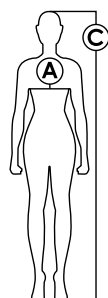

PANTALONI DONNA

INTERNATIONAL	XXS	XS	S	M	L	XL	XXL
IT	38	40	42	44	46	48	50
DE	32	34	36	38	40	42	44
FR / ES	34	36	38	40	42	44	46
UK	6	8	10	12	14	16	18
US	2	4	6	8	10	12	14
HIP (cm) (A)	88	92	96	100	104	108	112
WAIST BAND (cm) (B)	64	68	72	76	80	84	90
HEIGHT (cm) (C)	160 - 162	164 - 166	168 - 170	172 - 174	176 - 178	180 - 182	184 - 186

TOP DONNA

SIZE	XS	S	M	L	XL	2XL
IT	XS	S	M	L	XL	2XL
DE	XXS	XS	S	M	L	XL
FR / ES / UK	XS	S	M	L	XL	2XL
US	XXS	XS	S	M	L	XL
CHEST (cm) (A)	80 - 82	84 - 88	90 - 94	96 - 100	102 - 108	108 - 112
HEIGHT (cm) (C)	164 - 166	168 - 170	172 - 174	176 - 178	180 - 182	184 - 186